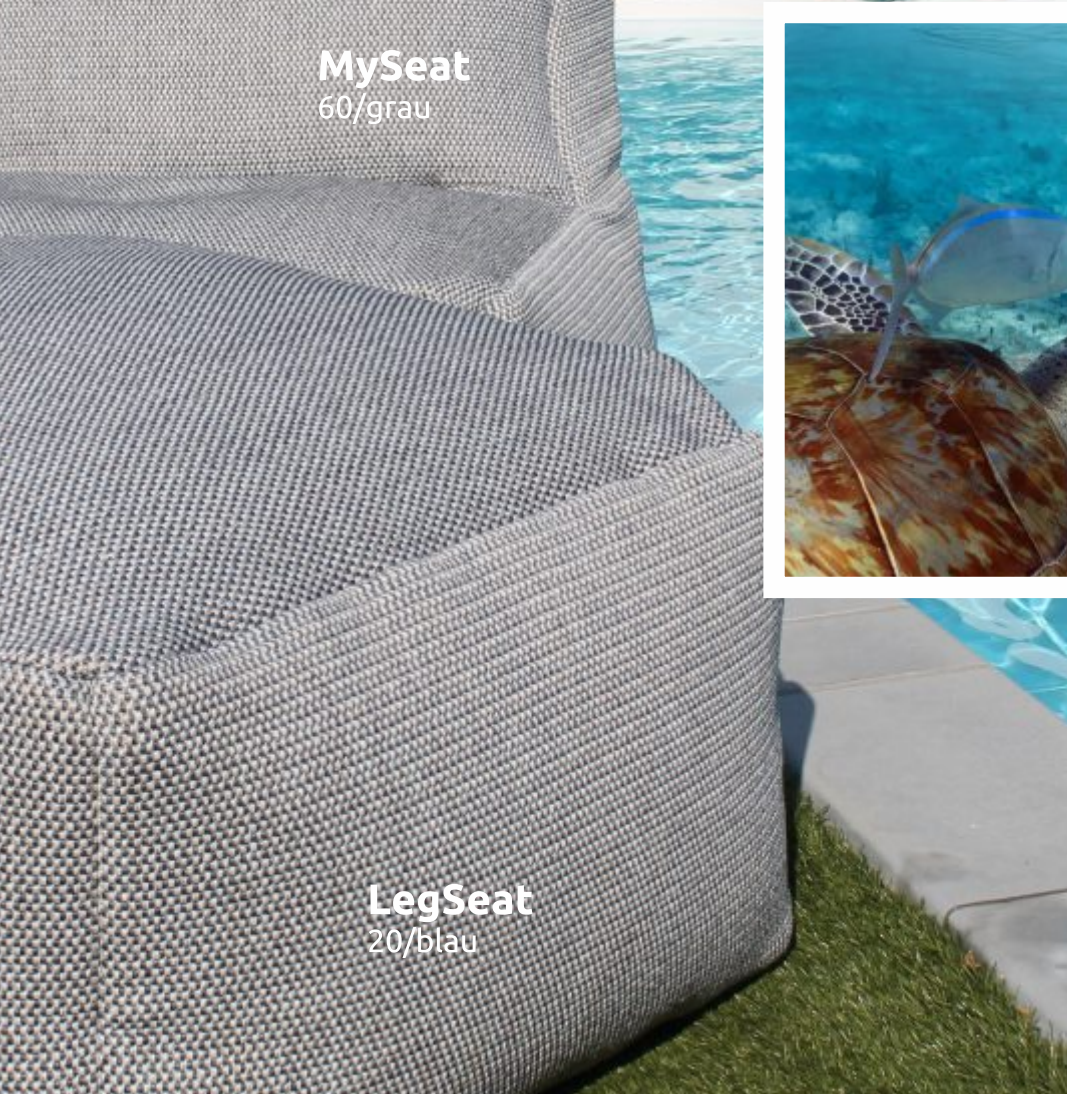

## LegSeat

80/anthrazit

BxHxT: ca. 80x40x80cm

**LegSeat**  
20/blau

**LegSeat**  
40/beige

**LegSeat**  
60/grau

**LegSeat**  
80/anthrazit

**MySeat**  
60/grau

**LegSeat**  
20/blau

**MySeat**  
20/blau

**LegSeat**  
20/blau

**LoungeSeat**  
20/blau

An outdoor furniture set is displayed on a green lawn in front of a wooden fence. The set includes a long chaise lounge, a square ottoman, and a two-seater sofa. The furniture is upholstered in a light blue-grey fabric. Several potted plants are scattered around the seating area. In the foreground, a swimming pool with clear blue water is visible.

**MySeat**  
60/grau

**LegSeat**  
60/grau

**LoungeSeat**  
20/blau